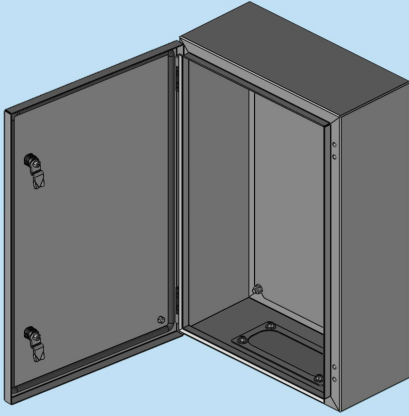

::BOX ENCLOSURE - STAINLESS STEEL IP66

ORDER NO AISI 304	ORDER NO AISI 316	TYPE	DESCRIPTION	DIMENSIONS (WxHxD)mm	THICKNESS	QTY
740 100	741 100	SS Box 2.2-150	Box Enclosures Stainless Steel - IP66	200x200x150mm	1.2mm	01
740 125	741 125	SS Box 2.2.5-150	Box Enclosures Stainless Steel - IP66	200x250x150mm	1.2mm	01
740 150	741 150	SS Box 2.3-150	Box Enclosures Stainless Steel - IP66	200x300x150mm	1.2mm	01
740 160	741 160	SS Box 2.3-200	Box Enclosures Stainless Steel - IP66	200x300x200mm	1.2mm	01
740 225	741 225	SS Box 2.5.3-150	Box Enclosures Stainless Steel - IP66	250x300x150mm	1.2mm	01
740 235	741 235	SS Box 2.5.3-200	Box Enclosures Stainless Steel - IP66	250x300x200mm	1.2mm	01
740 300	741 300	SS Box 3.3-150	Box Enclosures Stainless Steel - IP66	300x300x150mm	1.2mm	01
740 310	741 310	SS Box 3.3-200	Box Enclosures Stainless Steel - IP66	300x300x200mm	1.2mm	01
740 325	741 325	SS Box 3.4-150	Box Enclosures Stainless Steel - IP66	300x400x150mm	1.2mm	01
740 330	741 330	SS Box 3.4-175	Box Enclosures Stainless Steel - IP66	300x400x175mm	1.2mm	01
740 335	741 335	SS Box 3.4-200	Box Enclosures Stainless Steel - IP66	300x400x200mm	1.2mm	01
740 340	741 340	SS Box 3.4-250	Box Enclosures Stainless Steel - IP66	300x400x250mm	1.2mm	01
740 360	741 360	SS Box 3.5-200	Box Enclosures Stainless Steel - IP66	300x500x200mm	1.2mm	01
740 365	741 365	SS Box 3.5-250	Box Enclosures Stainless Steel - IP66	300x500x250mm	1.2mm	01
740 400	741 400	SS Box 4.3-150	Box Enclosures Stainless Steel - IP66	400x300x150mm	1.2mm	01
740 405	741 405	SS Box 4.3-175	Box Enclosures Stainless Steel - IP66	400x300x175mm	1.2mm	01
740 410	741 410	SS Box 4.3-200	Box Enclosures Stainless Steel - IP66	400x300x200mm	1.2mm	01
740 425	741 425	SS Box 4.4-150	Box Enclosures Stainless Steel - IP66	400x400x150mm	1.2mm	01
740 430	741 430	SS Box 4.4-175	Box Enclosures Stainless Steel - IP66	400x400x175mm	1.2mm	01
740 435	741 435	SS Box 4.4-200	Box Enclosures Stainless Steel - IP66	400x400x200mm	1.2mm	01
740 450	741 450	SS Box 4.5-150	Box Enclosures Stainless Steel - IP66	400x500x150mm	1.2mm	01
740 460	741 460	SS Box 4.5-175	Box Enclosures Stainless Steel - IP66	400x500x175mm	1.2mm	01
740 465	741 465	SS Box 4.5-200	Box Enclosures Stainless Steel - IP66	400x500x200mm	1.2mm	01
740 485	741 485	SS Box 4.6-200	Box Enclosures Stainless Steel - IP66	400x600x200mm	1.5mm	01
740 490	741 490	SS Box 4.6-250	Box Enclosures Stainless Steel - IP66	400x600x250mm	1.5mm	01
740 510	741 510	SS Box 5.4-200	Box Enclosures Stainless Steel - IP66	500x400x200mm	1.2mm	01
740 535	741 535	SS Box 5.5-200	Box Enclosures Stainless Steel - IP66	500x500x200mm	1.5mm	01
740 535	741 535	SS Box 5.5-200	Box Enclosures Stainless Steel - IP66	500x500x200mm	1.5mm	01
740 560	741 560	SS Box 5.6-200	Box Enclosures Stainless Steel - IP66	500x600x200mm	1.5mm	01
740 585	741 585	SS Box 5.7-200	Box Enclosures Stainless Steel - IP66	500x700x200mm	1.5mm	01
740 590	741 590	SS Box 5.7-250	Box Enclosures Stainless Steel - IP66	500x700x250mm	1.5mm	01
740 595	741 595	SS Box 5.7-300	Box Enclosures Stainless Steel - IP66	500x700x300mm	1.5mm	01
740 610	741 610	SS Box 6.4-200	Box Enclosures Stainless Steel - IP66	600x400x200mm	1.5mm	01
740 615	741 615	SS Box 6.4-250	Box Enclosures Stainless Steel - IP66	600x400x250mm	1.5mm	01
740 620	741 620	SS Box 6.4-300	Box Enclosures Stainless Steel - IP66	600x400x300mm	1.5mm	01
740 635	741 635	SS Box 6.5-200	Box Enclosures Stainless Steel - IP66	600x500x200mm	1.5mm	01
740 640	741 640	SS Box 6.5-250	Box Enclosures Stainless Steel - IP66	600x500x250mm	1.5mm	01
740 660	741 660	SS Box 6.6-200	Box Enclosures Stainless Steel - IP66	600x600x200mm	1.5mm	01
740 665	741 665	SS Box 6.6-250	Box Enclosures Stainless Steel - IP66	600x600x250mm	1.5mm	01
740 670	741 670	SS Box 6.6-300	Box Enclosures Stainless Steel - IP66	600x600x300mm	1.5mm	01
740 685	741 685	SS Box 6.8-200	Box Enclosures Stainless Steel - IP66	600x800x200mm	1.5mm	01
740 690	741 690	SS Box 6.8-250	Box Enclosures Stainless Steel - IP66	600x800x250mm	1.5mm	01
740 695	741 695	SS Box 6.8-300	Box Enclosures Stainless Steel - IP66	600x800x300mm	1.5mm	01
740 710	741 710	SS Box 6.10-200	Box Enclosures Stainless Steel - IP66	600x1000x200mm	1.5mm	01
740 715	741 715	SS Box 6.10-250	Box Enclosures Stainless Steel - IP66	600x1000x250mm	1.5mm	01
740 720	741 720	SS Box 6.10-300	Box Enclosures Stainless Steel - IP66	600x1000x300mm	1.5mm	01
740 735	741 735	SS Box 6.12-200	Box Enclosures Stainless Steel - IP66	600x1200x200mm	1.5mm	01
740 740	741 740	SS Box 6.12-250	Box Enclosures Stainless Steel - IP66	600x1200x250mm	1.5mm	01
740 745	741 745	SS Box 6.12-300	Box Enclosures Stainless Steel - IP66	600x1200x300mm	1.5mm	01
740 747	741 747	SS Box 6.14-200	Box Enclosures Stainless Steel - IP66	600x1400x200mm	1.5mm	01
740 748	741 748	SS Box 6.14-250	Box Enclosures Stainless Steel - IP66	600x1400x250mm	1.5mm	01
740 749	741 749	SS Box 6.14-300	Box Enclosures Stainless Steel - IP66	600x1400x300mm	1.5mm	01
740 751	741 751	SS Box 6.16-200	Box Enclosures Stainless Steel - IP66	600x1600x200mm	1.5mm	01