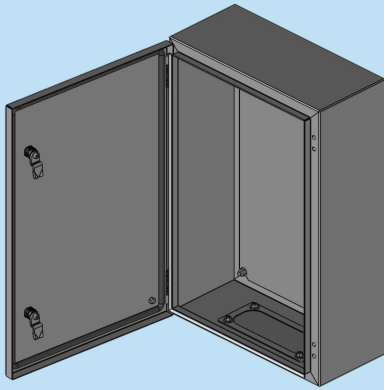

:::BOX ENCLOSURE - STAINLESS STEEL IP66

ORDER NO AISI 304	ORDER NO AISI 316	TYPE	DESCRIPTION	DIMENSIONS (WxHxD)mm	THICKNESS	QTY
740 815	741 815	SS Box 8.6-250	Box Enclosures Stainless Steel - IP66	800x600x250mm	1.5mm	01
740 820	741 820	SS Box 8.6-300	Box Enclosures Stainless Steel - IP66	800x600x300mm	1.5mm	01
740 835	741 835	SS Box 8.8-200	Box Enclosures Stainless Steel - IP66	800x800x200mm	1.5mm	01
740 840	741 840	SS Box 8.8-250	Box Enclosures Stainless Steel - IP66	800x800x250mm	1.5mm	01
740 845	741 845	SS Box 8.8-300	Box Enclosures Stainless Steel - IP66	800x800x300mm	1.5mm	01
740 860	741 860	SS Box 8.10-200	Box Enclosures Stainless Steel - IP66	800x1000x200mm	1.5mm	01
740 865	741 865	SS Box 8.10-250	Box Enclosures Stainless Steel - IP66	800x1000x250mm	1.5mm	01
740 870	741 870	SS Box 8.10-300	Box Enclosures Stainless Steel - IP66	800x1000x300mm	1.5mm	01
740 885	741 885	SS Box 8.12-200	Box Enclosures Stainless Steel - IP66	800x1200x200mm	1.5mm	01
740 890	741 890	SS Box 8.12-250	Box Enclosures Stainless Steel - IP66	800x1200x250mm	1.5mm	01
740 895	741 895	SS Box 8.12-300	Box Enclosures Stainless Steel - IP66	800x1200x300mm	1.5mm	01
740 900	741 900	SS Box 8.14-200	Box Enclosures Stainless Steel - IP66	800x1400x200mm	1.5mm	01
740 901	741 901	SS Box 8.14-250	Box Enclosures Stainless Steel - IP66	800x1400x250mm	1.5mm	01
740 902	741 902	SS Box 8.14-300	Box Enclosures Stainless Steel - IP66	800x1400x300mm	1.5mm	01
740 905	741 905	SS Box 8.16-200	Box Enclosures Stainless Steel - IP66	800x1600x200mm	1.5mm	01
740 906	741 906	SS Box 8.16-250	Box Enclosures Stainless Steel - IP66	800x1600x250mm	1.5mm	01
740 907	741 907	SS Box 8.16-300	Box Enclosures Stainless Steel - IP66	800x1600x300mm	1.5mm	01